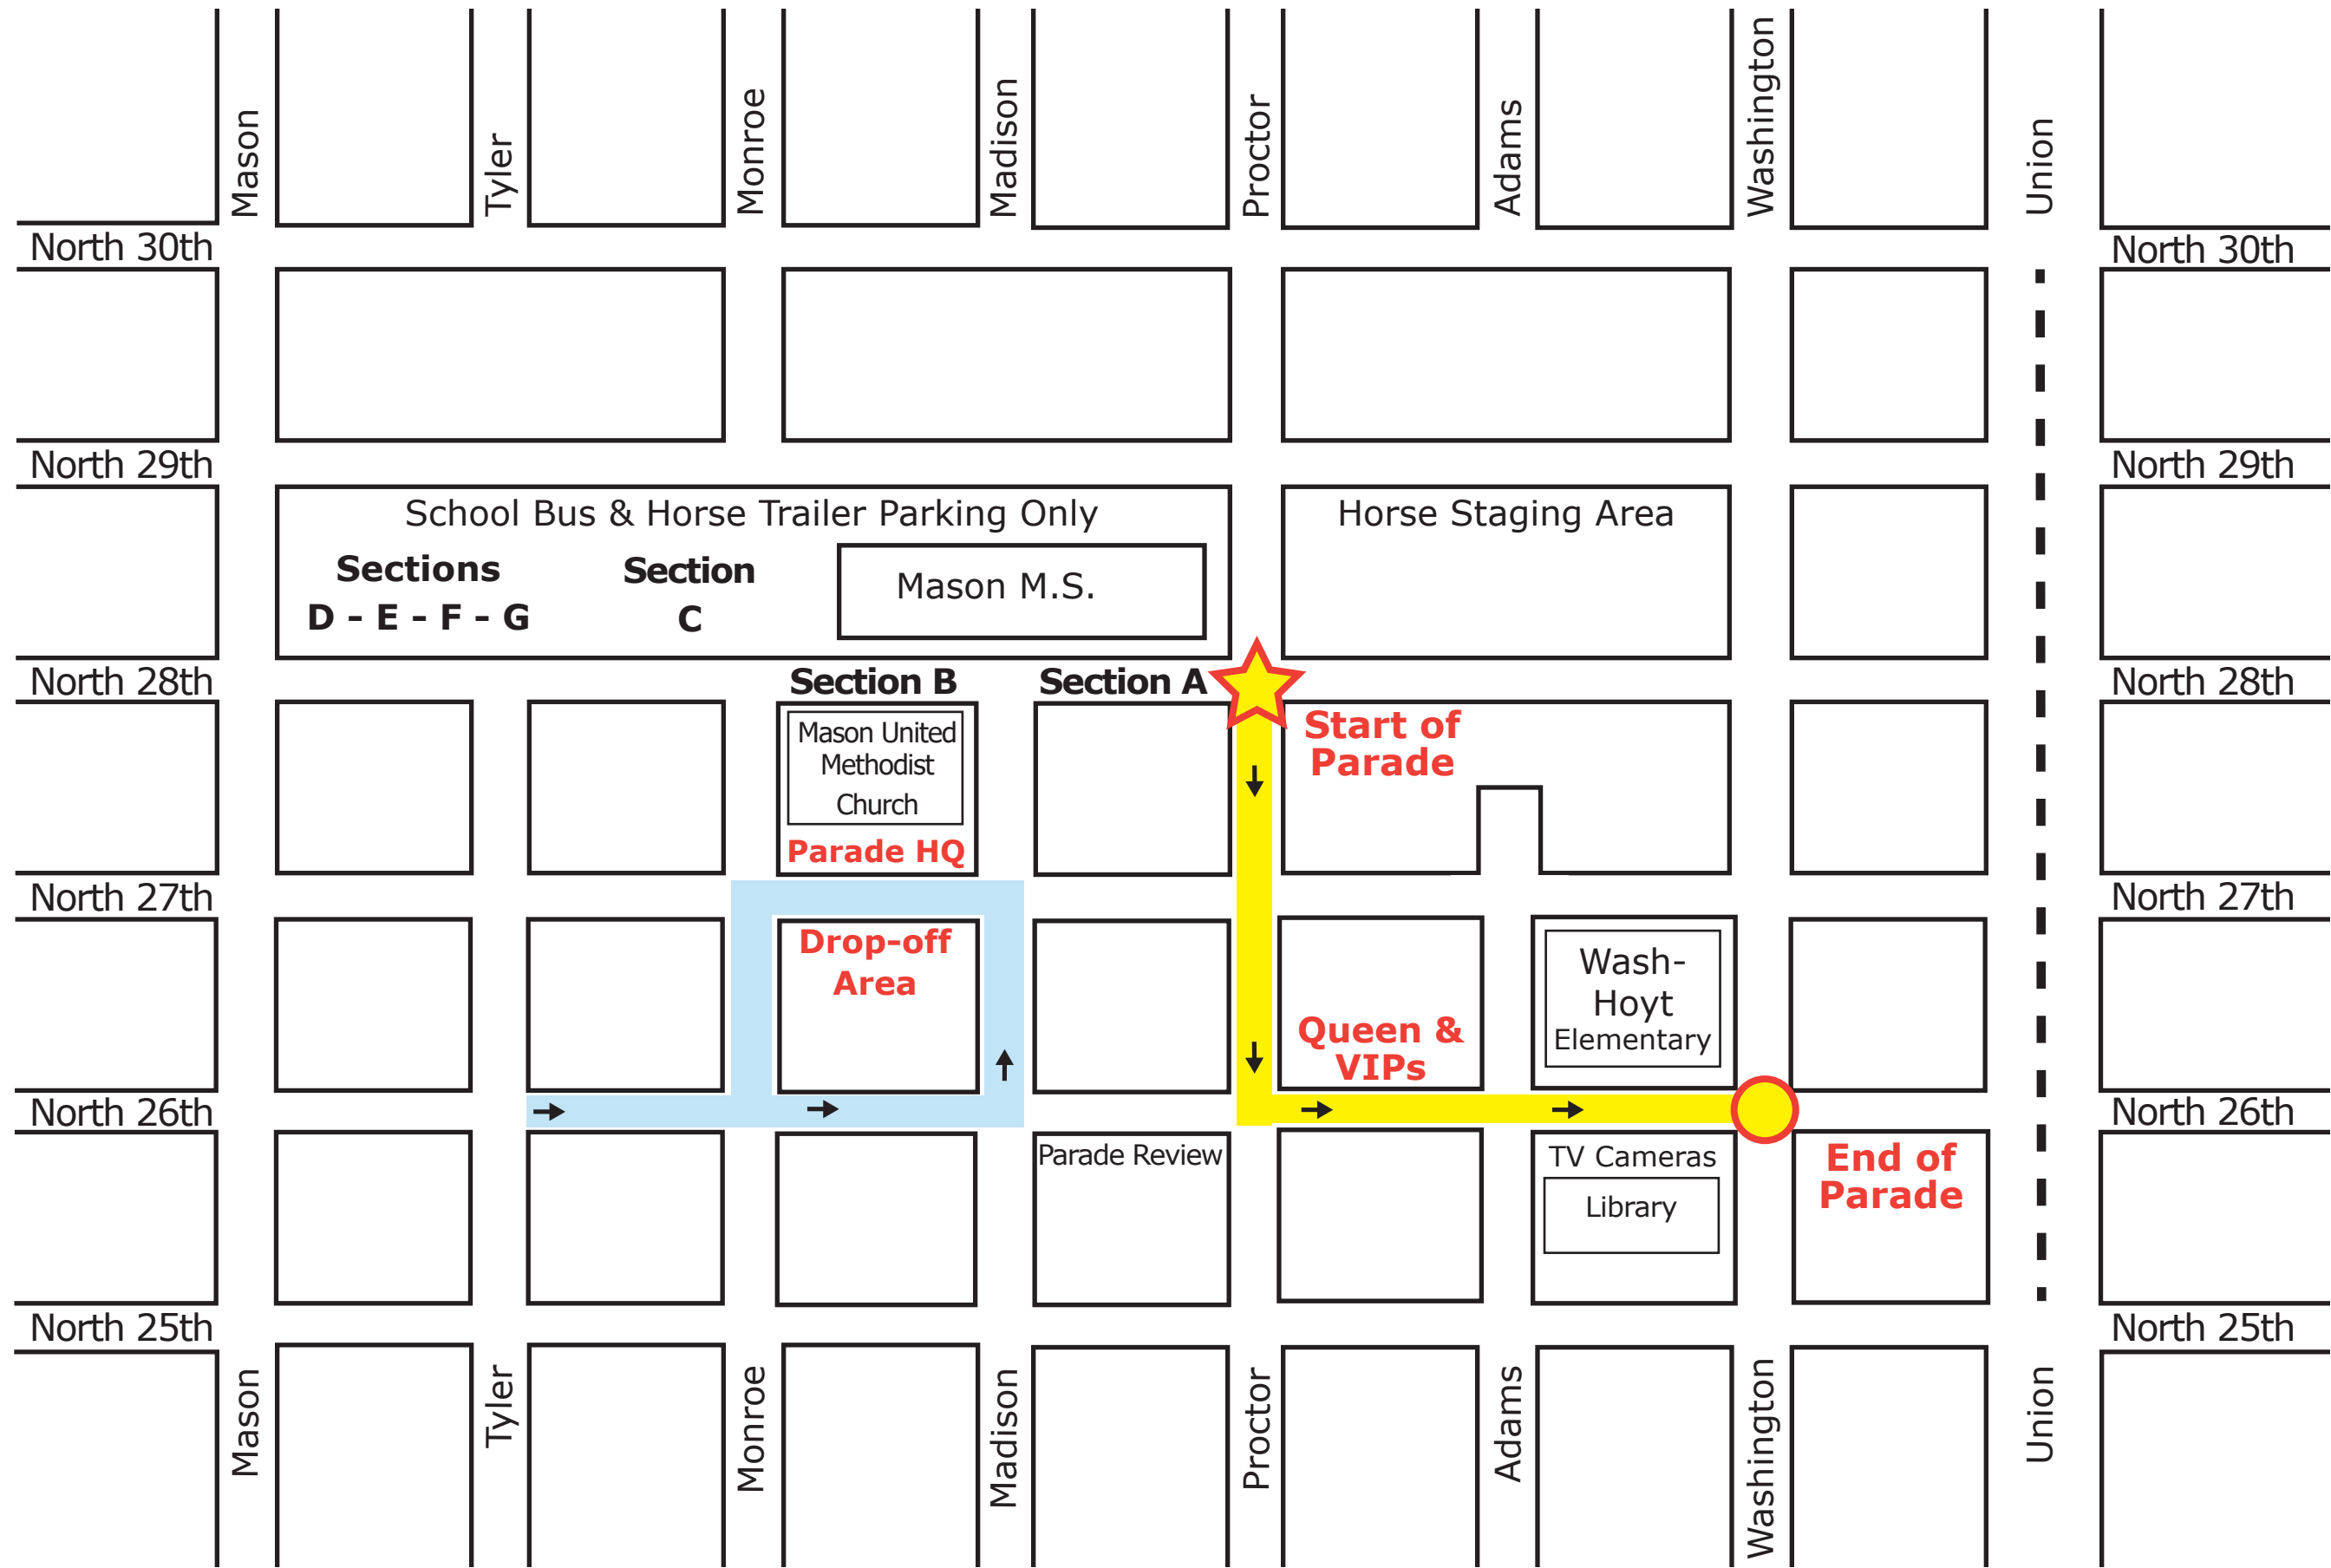

# Junior Daffodil Parade Route Map and Staging Areas

Check-in time starts at 9:00am at Parade Headquarters (Mason United Methodist Church)

All Large floats can be dropped off before 8:00am in the staging area

**Parade Staging Area  
Closed to all Traffic**