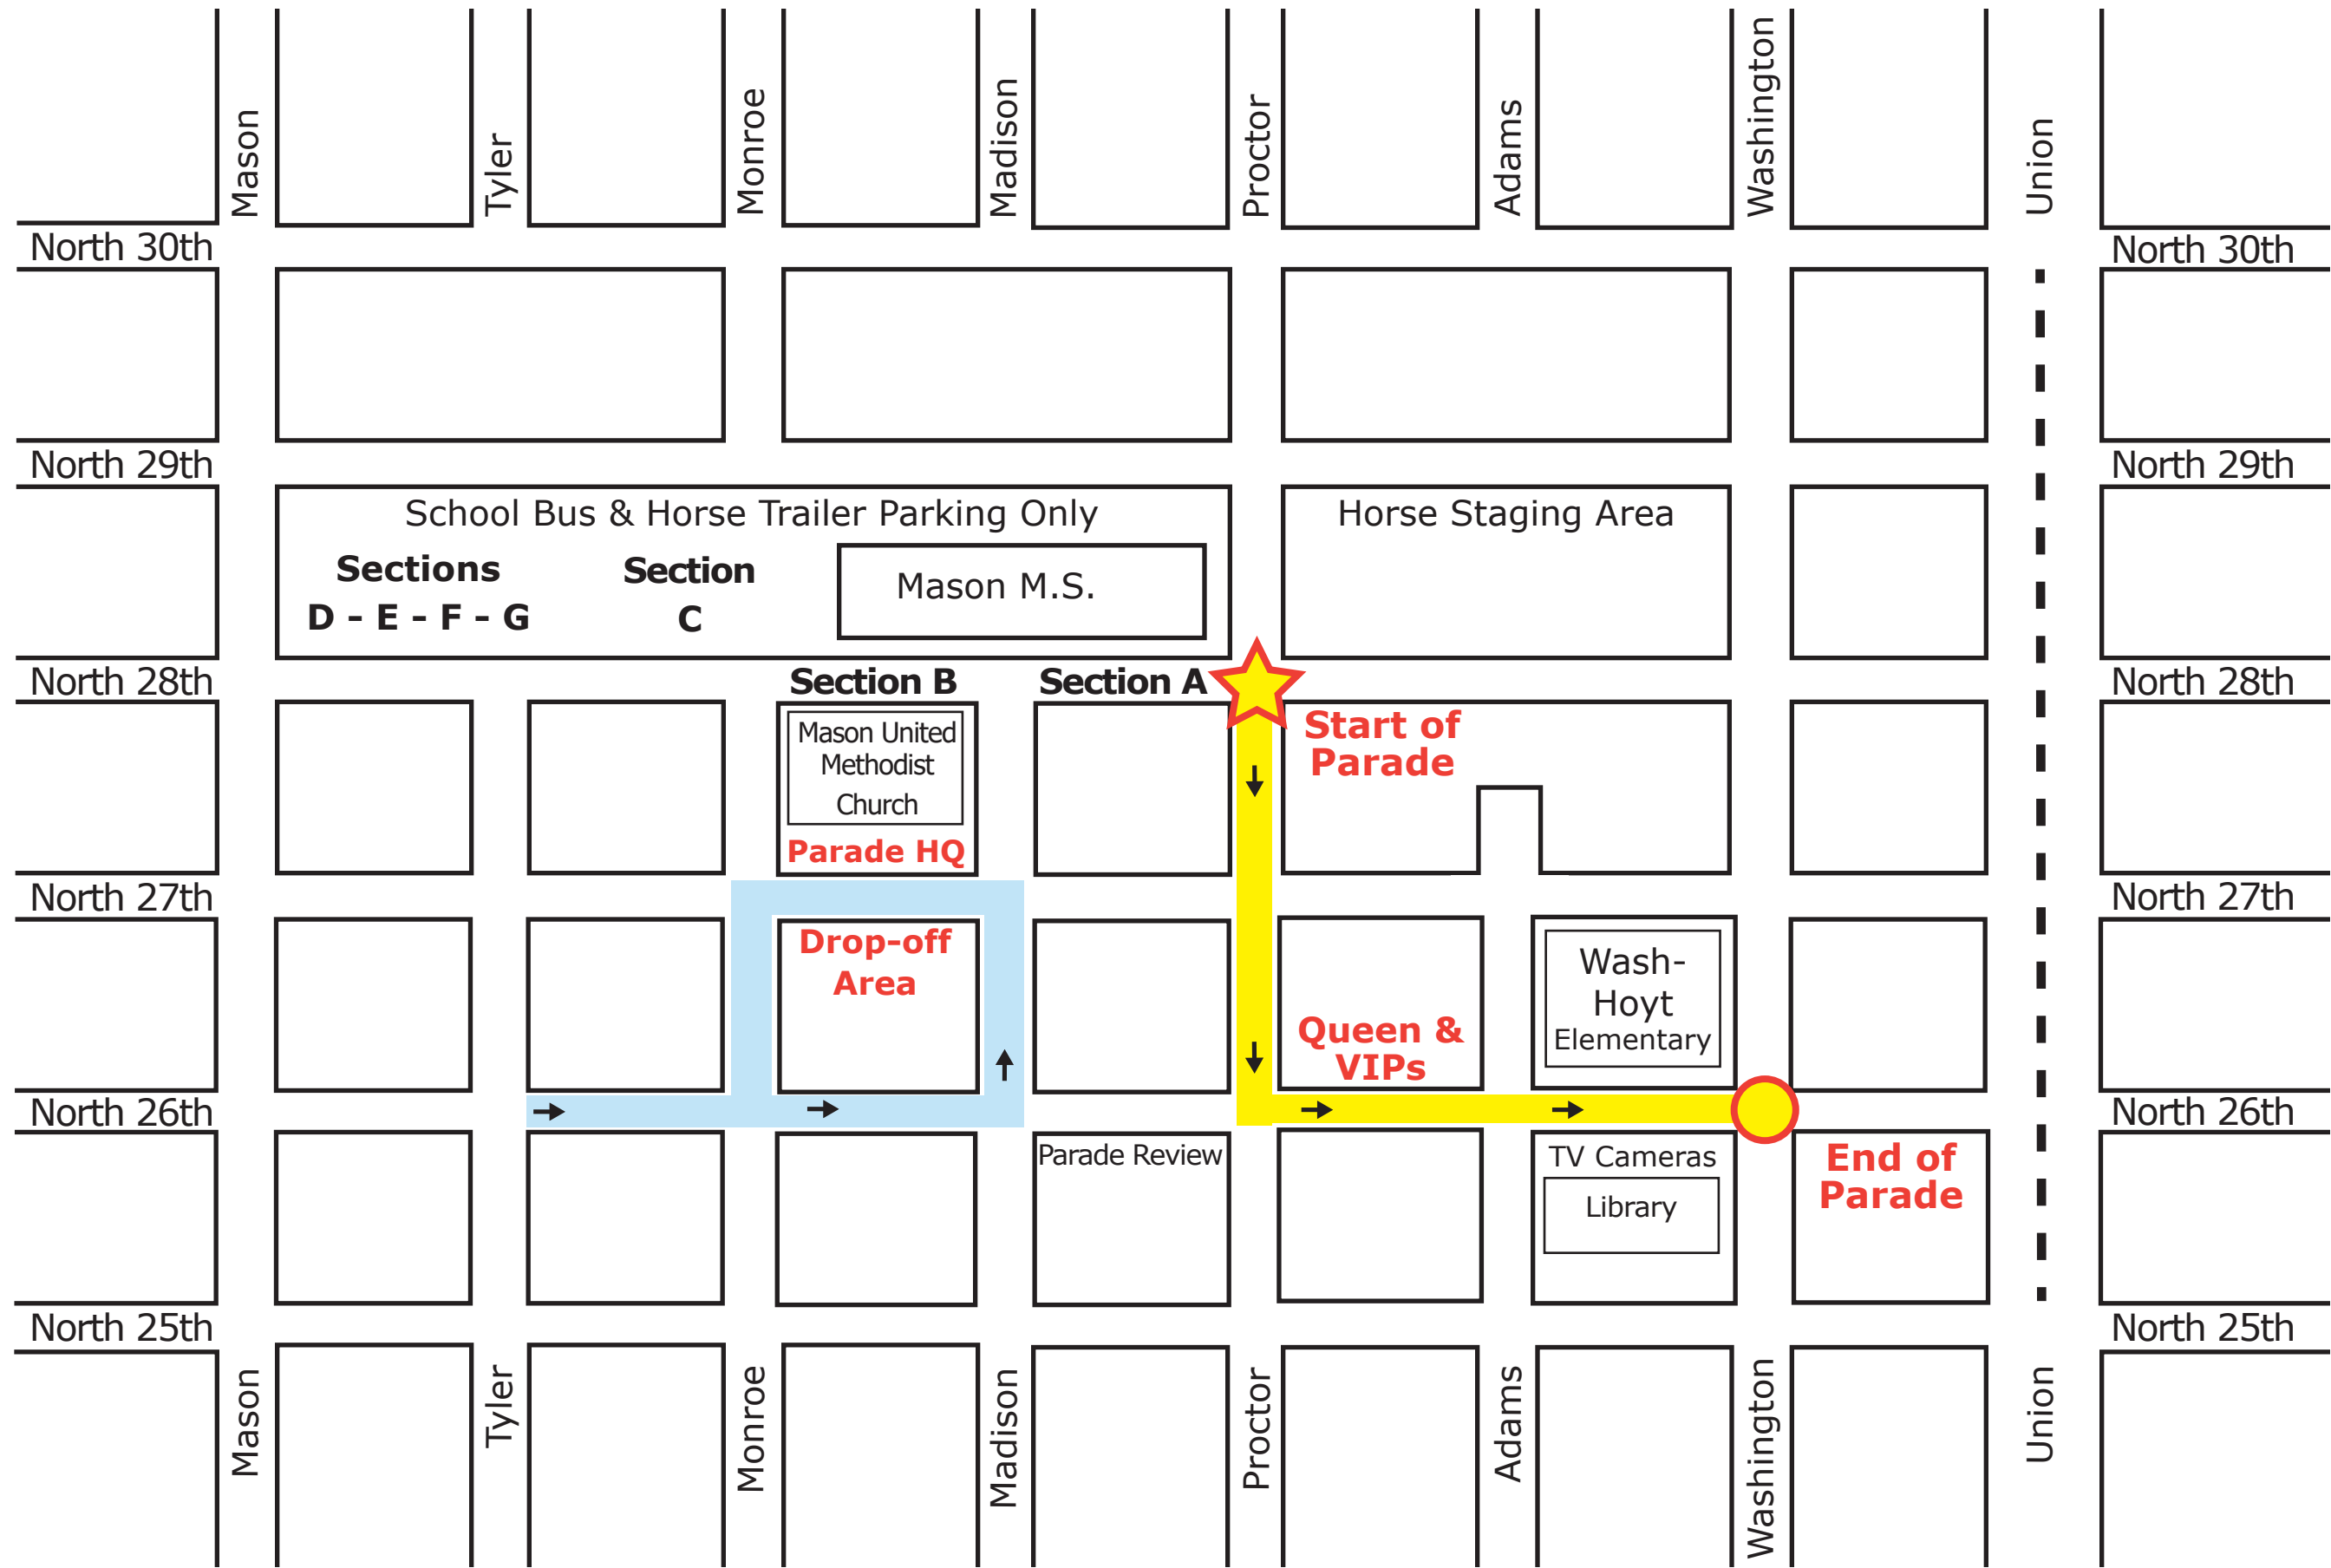

Junior Daffodil Parade Route Map and Staging Areas

Check-in time starts at 9:00am at Parade Headquarters (Mason United Methodist Church)

All Large floats can be dropped off before 8:00am in the staging area

**Parade Staging Area
Closed to all Traffic**